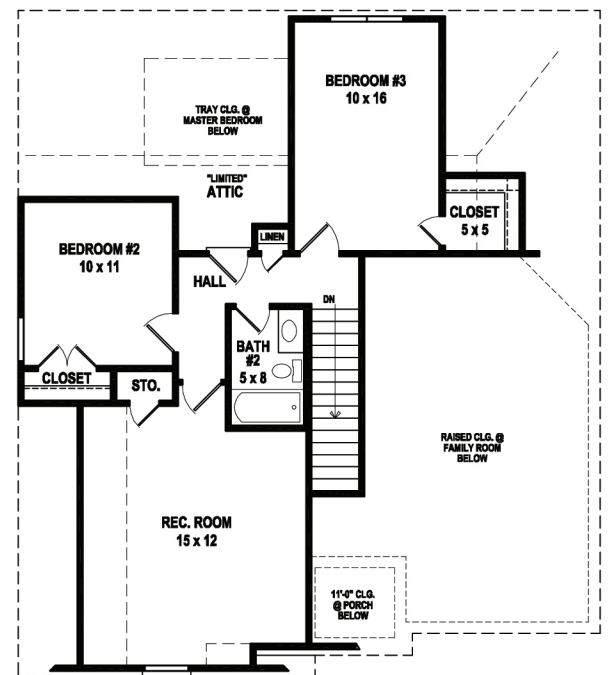

WHITE OAK

2055 sf
Total Heated Area

3 2.5

BONUS

Artist's conception. All plans subject to change.

First Level

Second Level

SKYLAKE
— CONSTRUCTION —