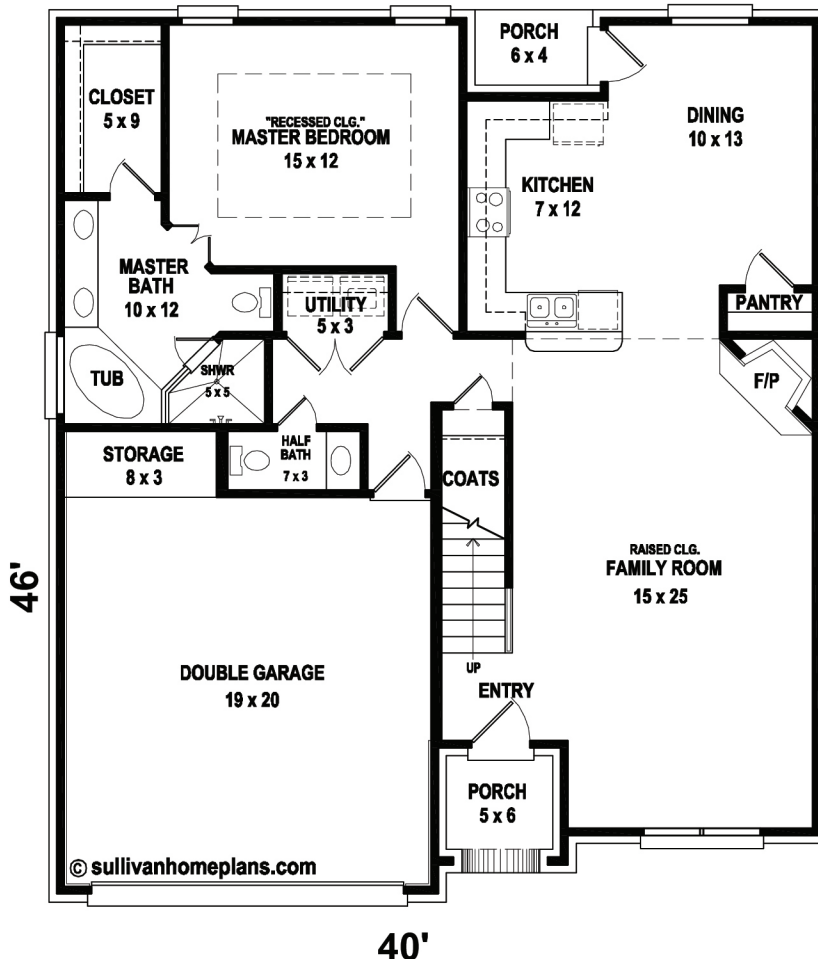

WHITE OAK

2055 sf
Total Heated Area

3 2.5

BONUS

Artist's conception. All plans subject to change.

First Level

Second Level

SKYLAKE
— CONSTRUCTION —