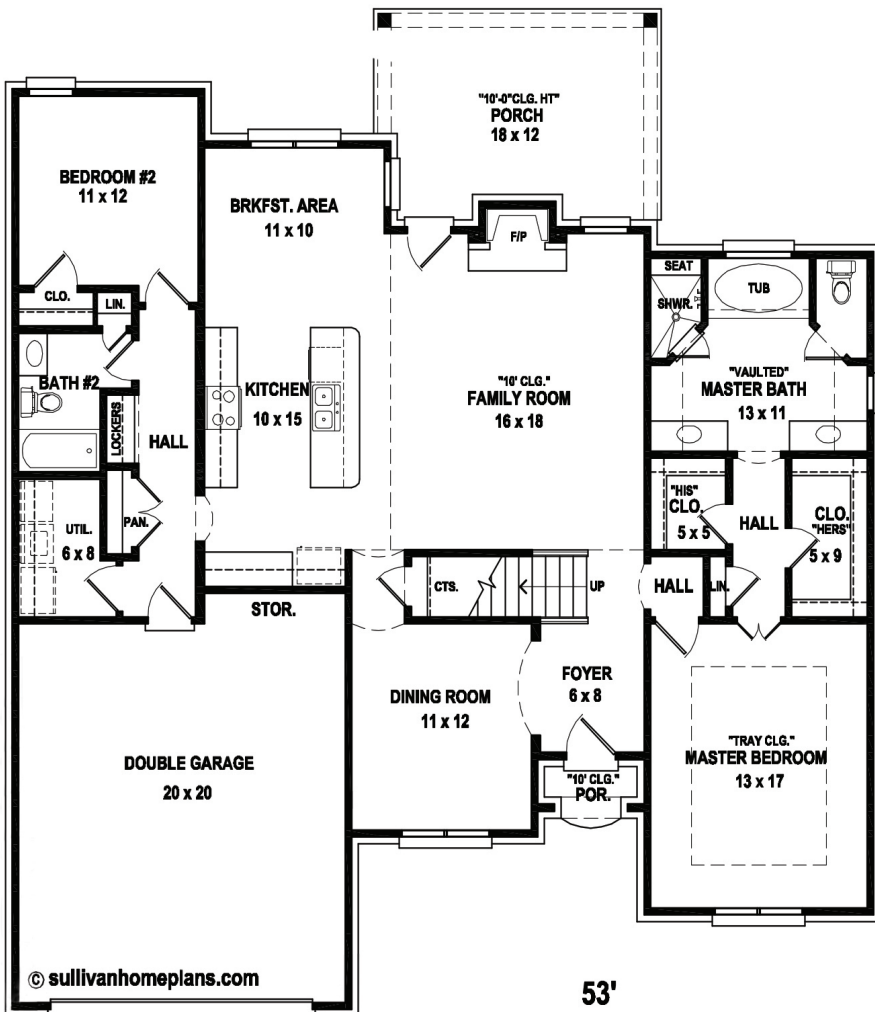

LILY

Artist's conception. All plans subject to change.

2629 sf
Total Heated Area

4

3

BONUS

First Level

Second Level