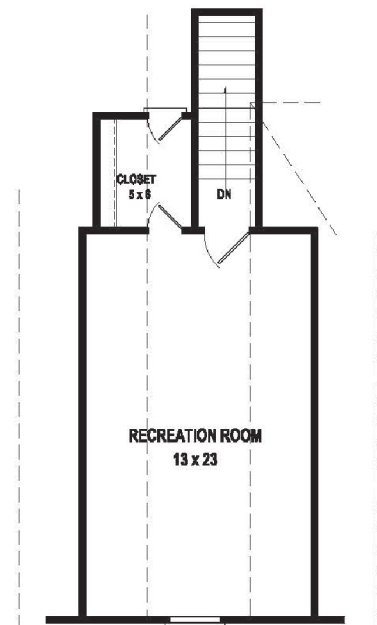

MAPLE

2195 sf
Total Heated Area

BONUS

Artist's conception. All plans subject to change.

First Level

Second Level

SKYLAKE
— CONSTRUCTION —

www.skylakeconstruction.com