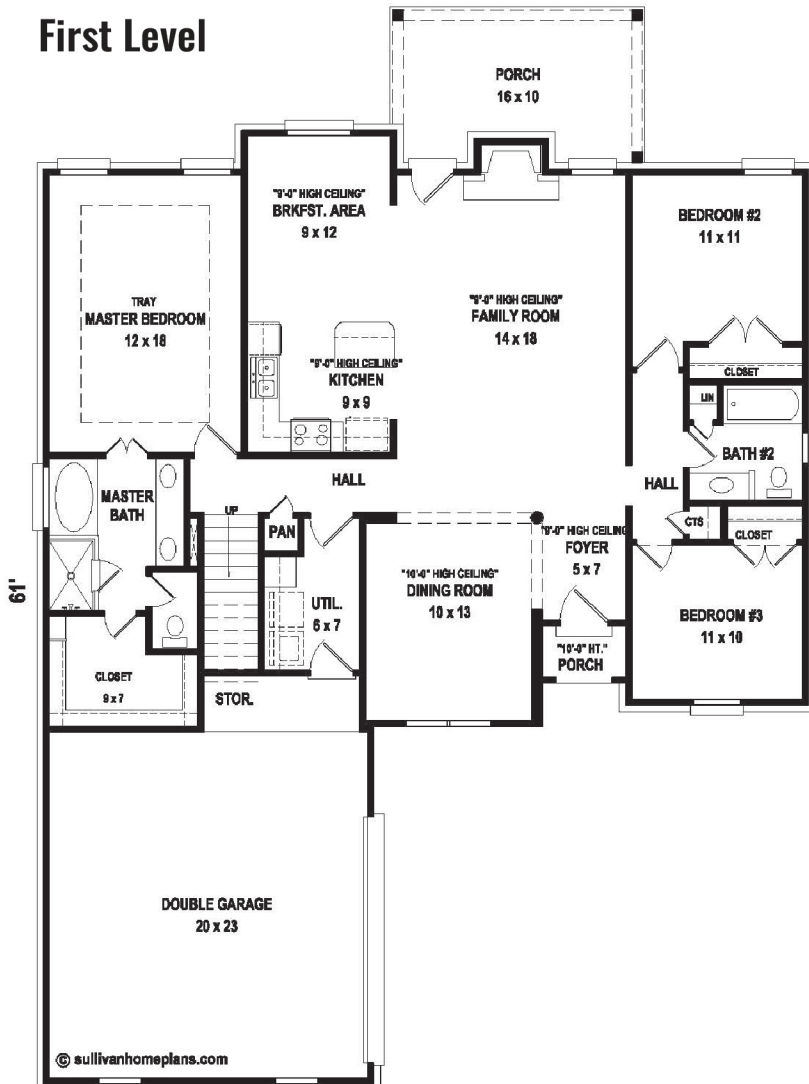

MAPLE

2195 sf
Total Heated Area

BONUS

Artist's conception. All plans subject to change.

First Level

Second Level

SKYLAKE
— CONSTRUCTION —

www.skylakeconstruction.com