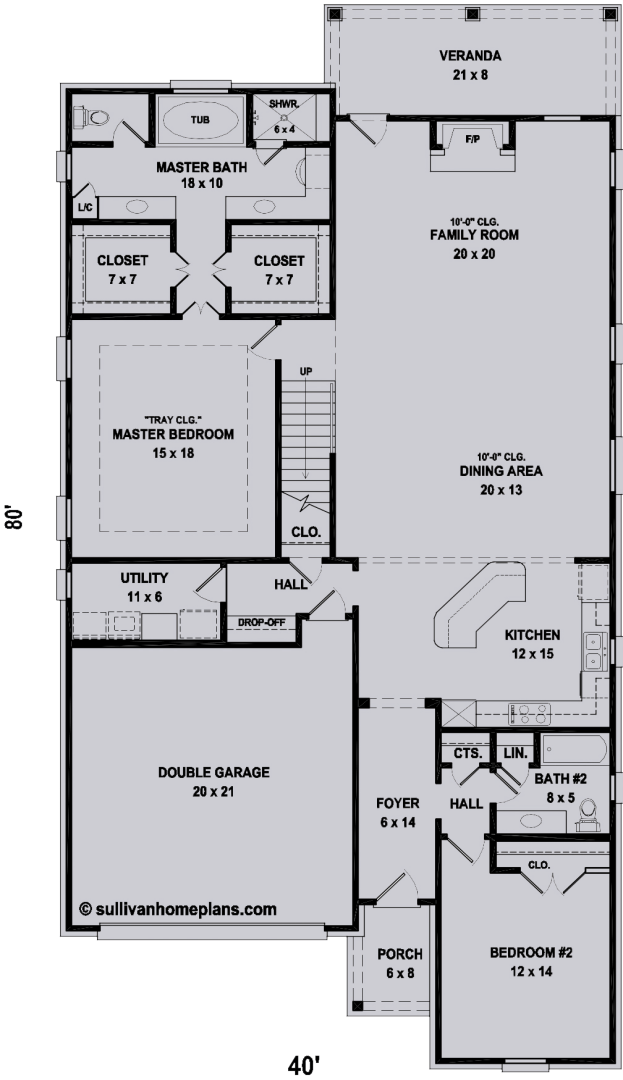

# ROSEWOOD

2856 sf  
Total Heated Area

3     3  
 BONUS

Artist's conception. All plans subject to change.

## First Level