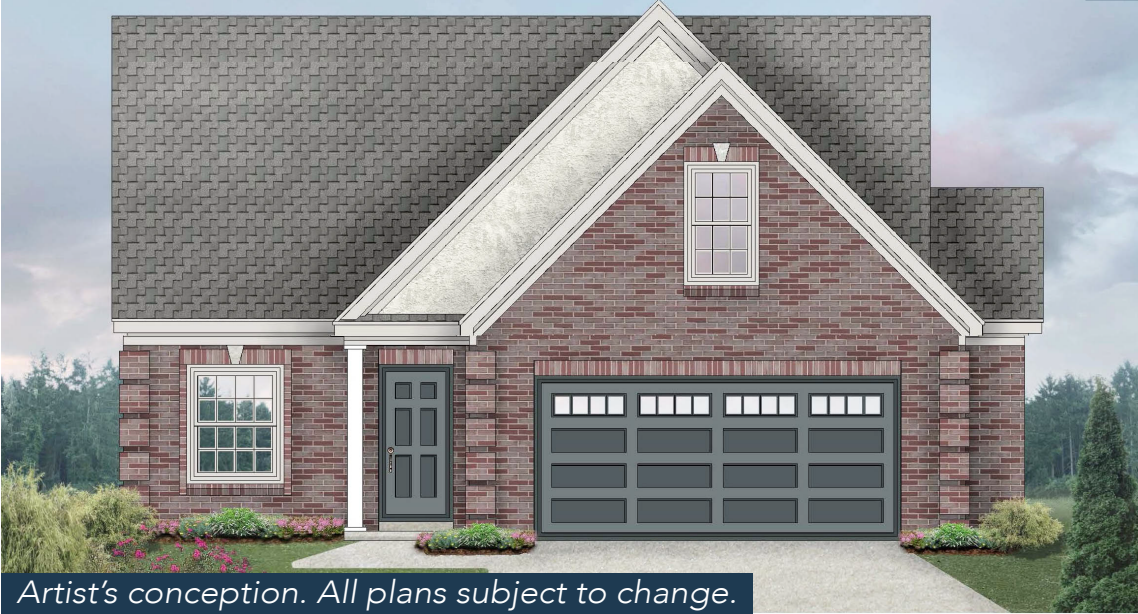

# ROSEWOOD

2856 sf  
Total Heated Area

3     3  
 BONUS

Artist's conception. All plans subject to change.