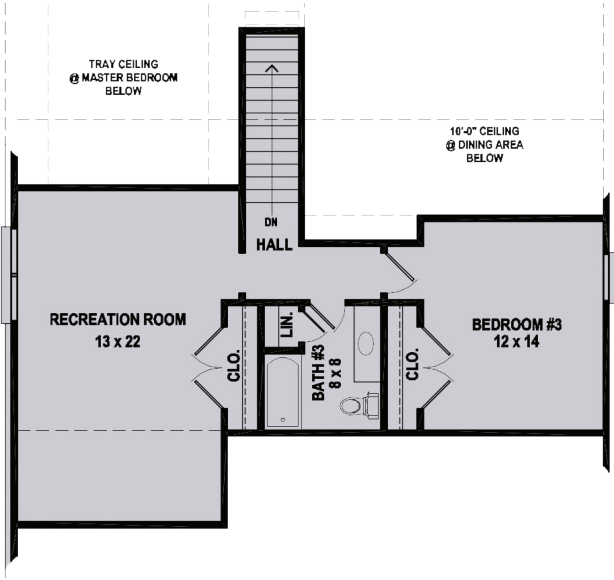

Second Level

SKYLAKE
-CONSTRUCTION-

www.skylakeconstruction.com

662-429-9900